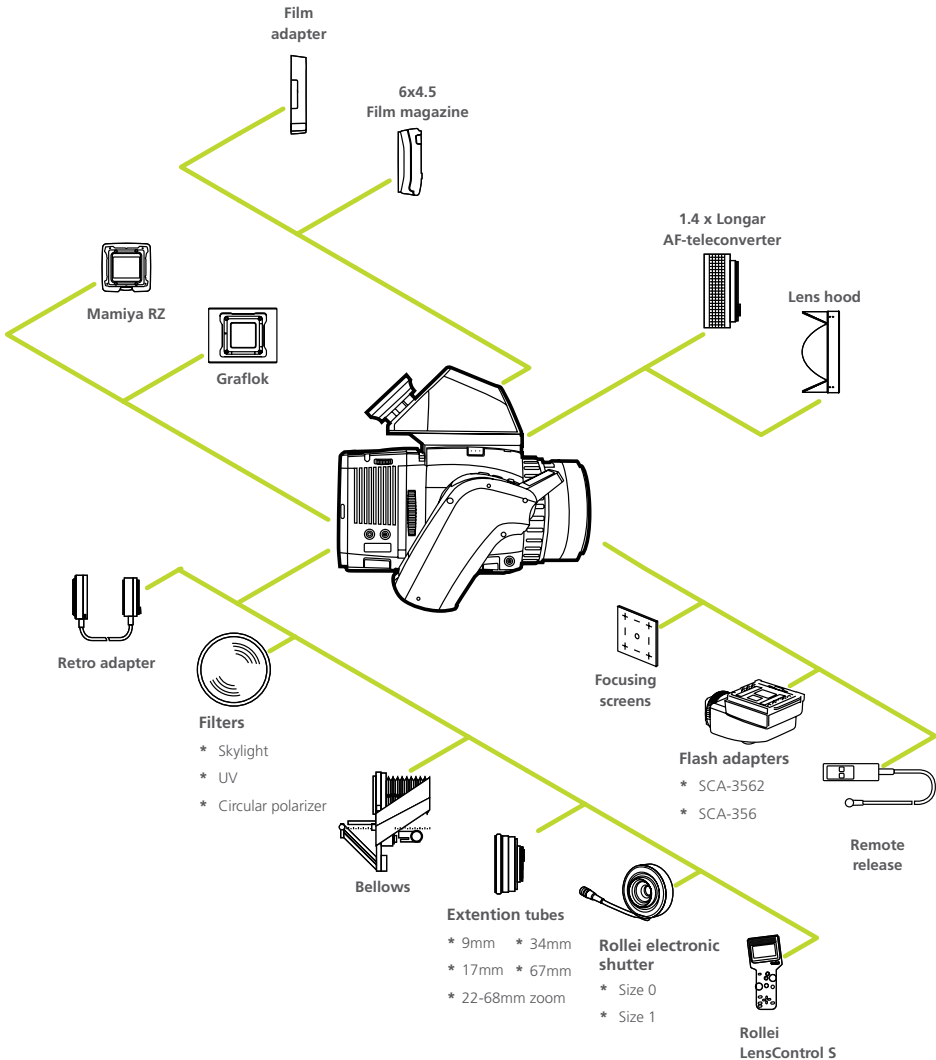

# Leaf AFi-II Accessory Connectivity

Connects to over 80 different camera models  
 For a complete list, visit [www.leaf-photography.com/compatible\\_cameras](http://www.leaf-photography.com/compatible_cameras)

Compatible with over 45 different lenses  
 For a complete list, visit [www.leaf-photography.com/compatible\\_lenses](http://www.leaf-photography.com/compatible_lenses)